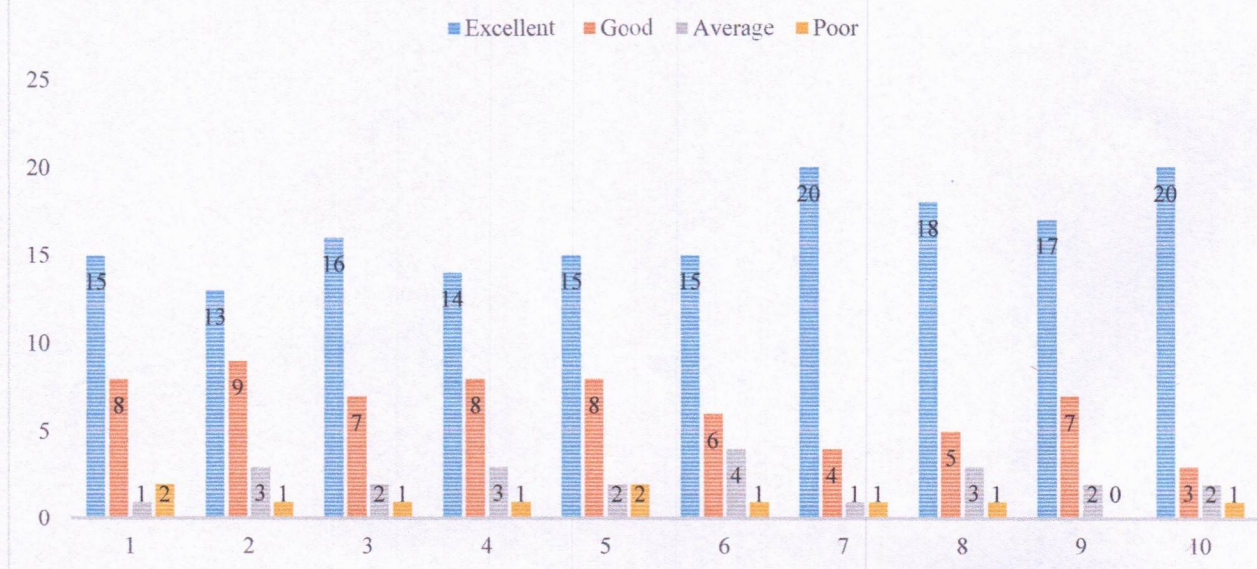

FACULTY FEEDBACK ON CURRICULUM 2021 – 22

Que. No.	Excellent	Good	Average	Poor	Total
1	15	8	1	2	26
2	13	9	3	1	26
3	16	7	2	1	26
4	14	8	3	1	26
5	15	8	2	2	26
6	15	6	4	1	26
7	20	4	1	1	26
8	18	5	3	1	26
9	17	7	2	0	26
10	20	3	2	1	26

FACULTY RESPONSE

PRINCIPAL
SSS Mother Teresa Nursing School,
Vishnupuri, Nanded-431606