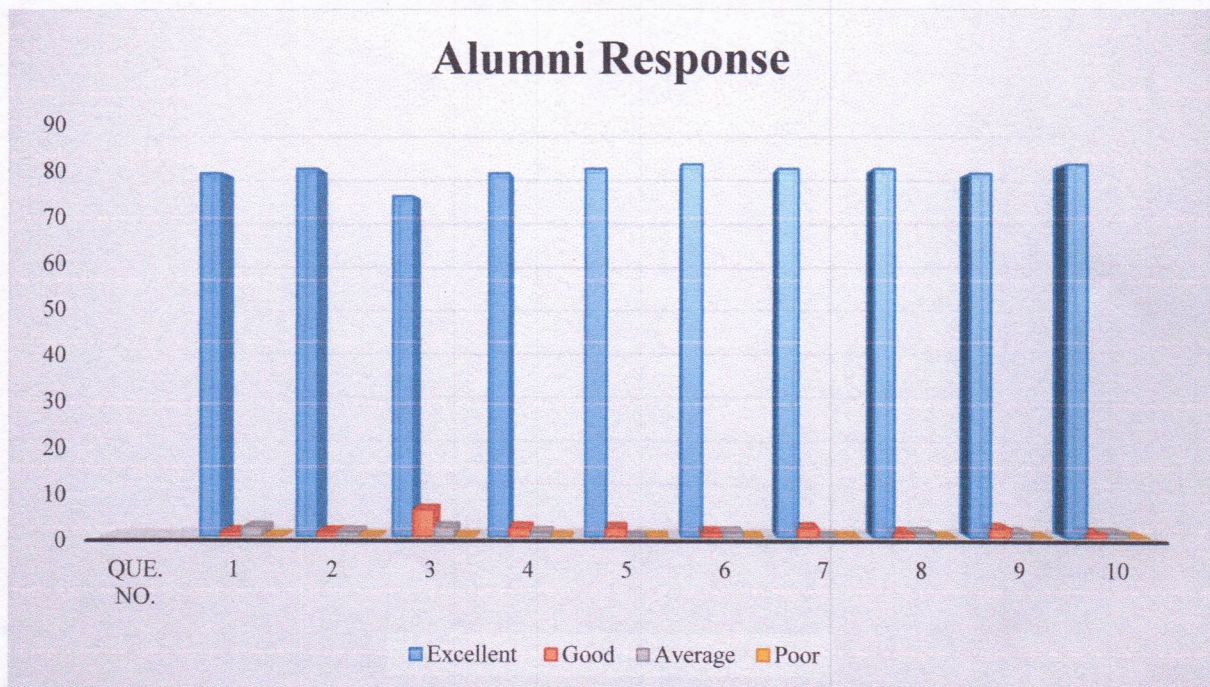

ALUMNI FEEDBACK 2021 – 22

Que. No.	Excellent	Good	Average	Poor
1	80	1	2	0
2	81	1	1	0
3	75	6	2	0
4	80	2	1	0
5	81	2	0	0
6	82	1	1	0
7	81	2	0	0
8	81	1	1	0
9	80	2	1	0
10	82	1	1	0

PRINCIPAL
SSS Mother Teresa Nursing School,
Vishnupuri, Nanded-431606