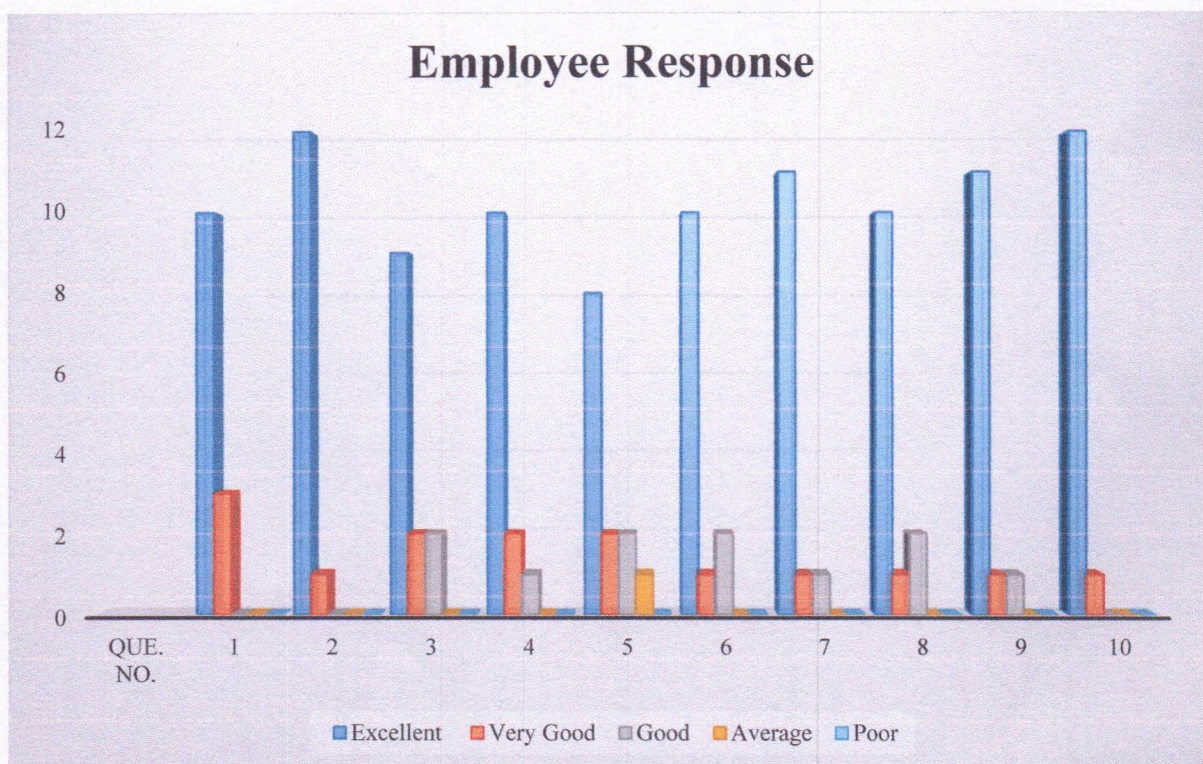

EMPLOYEE FEEDBACK 2021 – 22

Que. No.	Excellent	Very Good	Good	Average	Poor
1	10	3	0	0	0
2	12	1	0	0	0
3	9	2	2	0	0
4	10	2	1	0	0
5	8	2	2	1	0
6	10	1	2	0	0
7	11	1	1	0	0
8	10	1	2	0	0
9	11	1	1	0	0
10	12	1	0	0	0

PRINCIPAL
SSS Mother Teresa Nursing School,
Vishnupuri, Nanded-431606