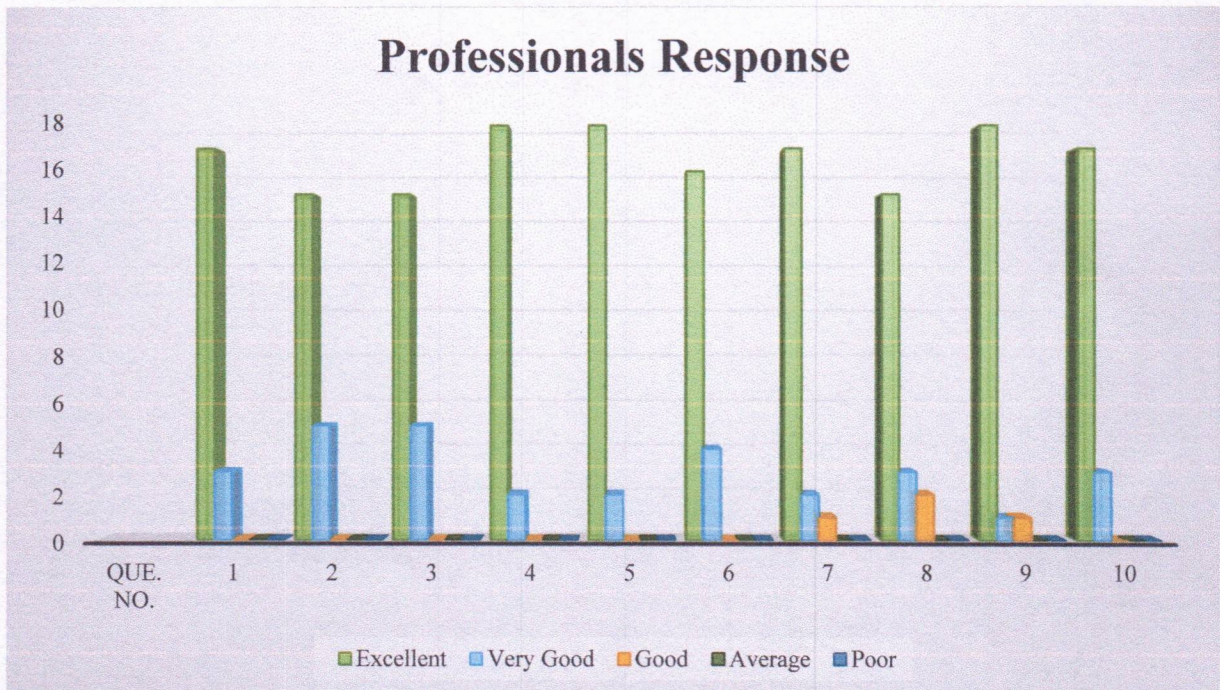

## PROFESSIONALS FEEDBACK 2021 – 22

Que. No.	Excellent	Very Good	Good	Average	Poor
1	17	3	0	0	0
2	15	5	0	0	0
3	15	5	0	0	0
4	18	2	0	0	0
5	18	2	0	0	0
6	16	4	0	0	0
7	17	2	1	0	0
8	15	3	2	0	0
9	18	1	1	0	0
10	17	3	0	0	0