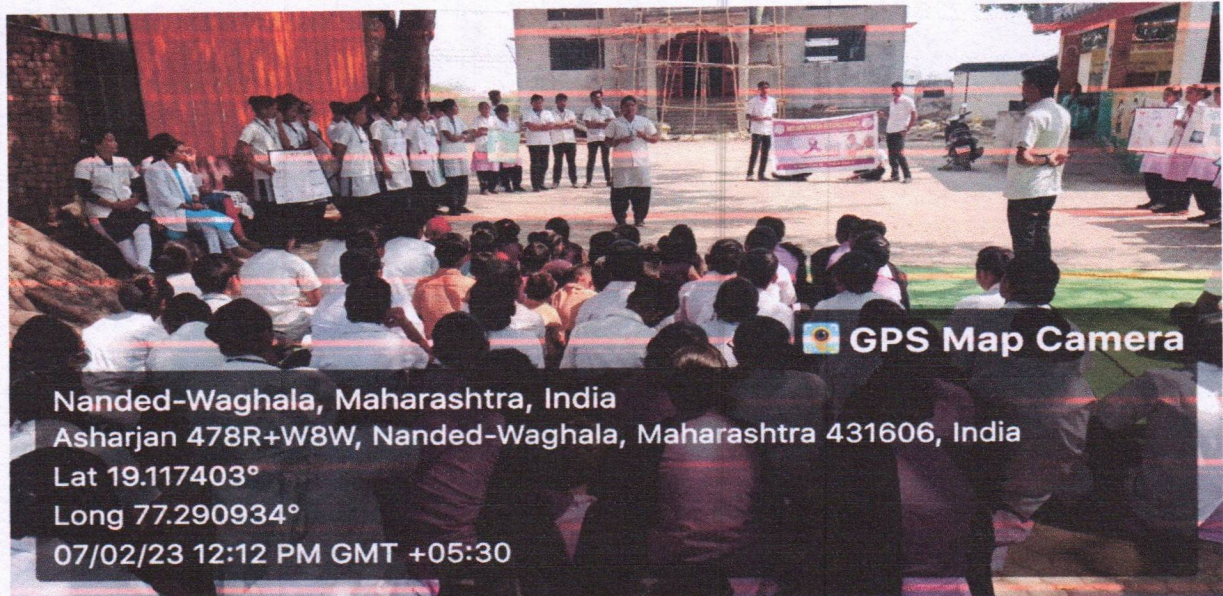

Sahayog Sevabhavi Sanstha's  
**MOTHER TERESA NURSING SCHOOL**  
Sahayog Educational Campus, Vishnupuri, Nanded-431606. (Maharashtra)

**MAHILA MELAWA**

*Shani*  
**PRINCIPAL**

SSS Mother Teresa Nursing School,  
Vishnupuri, Nanded-431606

## ROADSHOW FOR AIDS AWARENESS CAMPAIGN

*Shani*  
**PRINCIPAL**  
SSS Mother Teresa Nursing School,  
Vishnupuri, Nanded-431606

## STREET PLAY ON BREAST CANCER AWARENESS

*Sharda*  
PRINCIPAL

SSS Mother Teresa Nursing School,  
Vishnupuri, Nanded-431606

HEALTH AWARENESS, BODY CHECK UP CAMP

*Shani*  
PRINCIPAL  
SSS Mother Teresa Nursing School,  
Vishnupuri, Nanded-431606