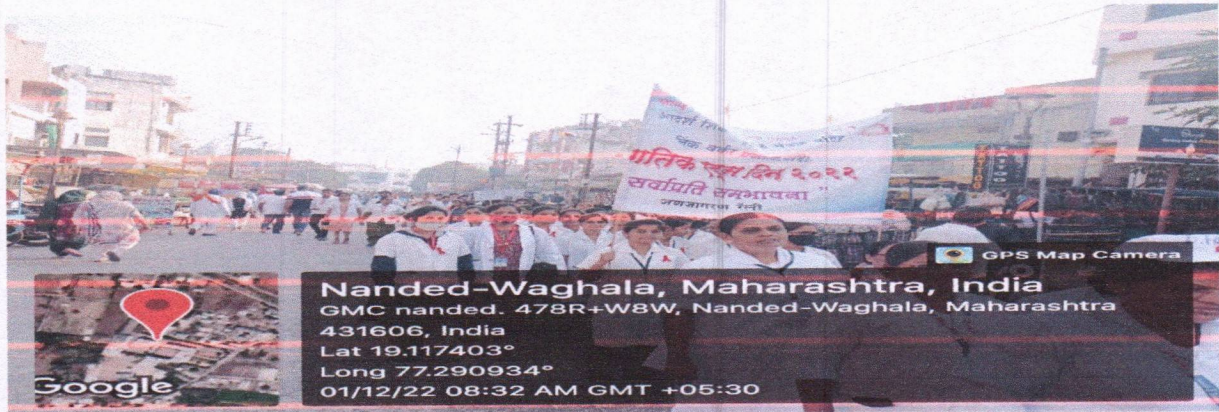

Sahayog Sevabhavi Sanstha's  
**MOTHER TERESA NURSING SCHOOL**  
Sahayog Educational Campus, Vishnupuri, Nanded-431606. (Maharashtra)

**MAHILA MELAWA**

*Shani*  
**PRINCIPAL**

SSS Mother Teresa Nursing School,  
Vishnupuri, Nanded-431606

## ROADSHOW FOR AIDS AWARENESS CAMPAIGN

*Shani*  
**PRINCIPAL**  
SSS Mother Teresa Nursing School,  
Vishnupuri, Nanded-431606

## STREET PLAY ON BREAST CANCER AWARENESS

*Sharda*  
PRINCIPAL

SSS Mother Teresa Nursing School,  
Vishnupuri, Nanded-431606

HEALTH AWARENESS, BODY CHECK UP CAMP

*Shani*  
PRINCIPAL  
SSS Mother Teresa Nursing School,  
Vishnupuri, Nanded-431606