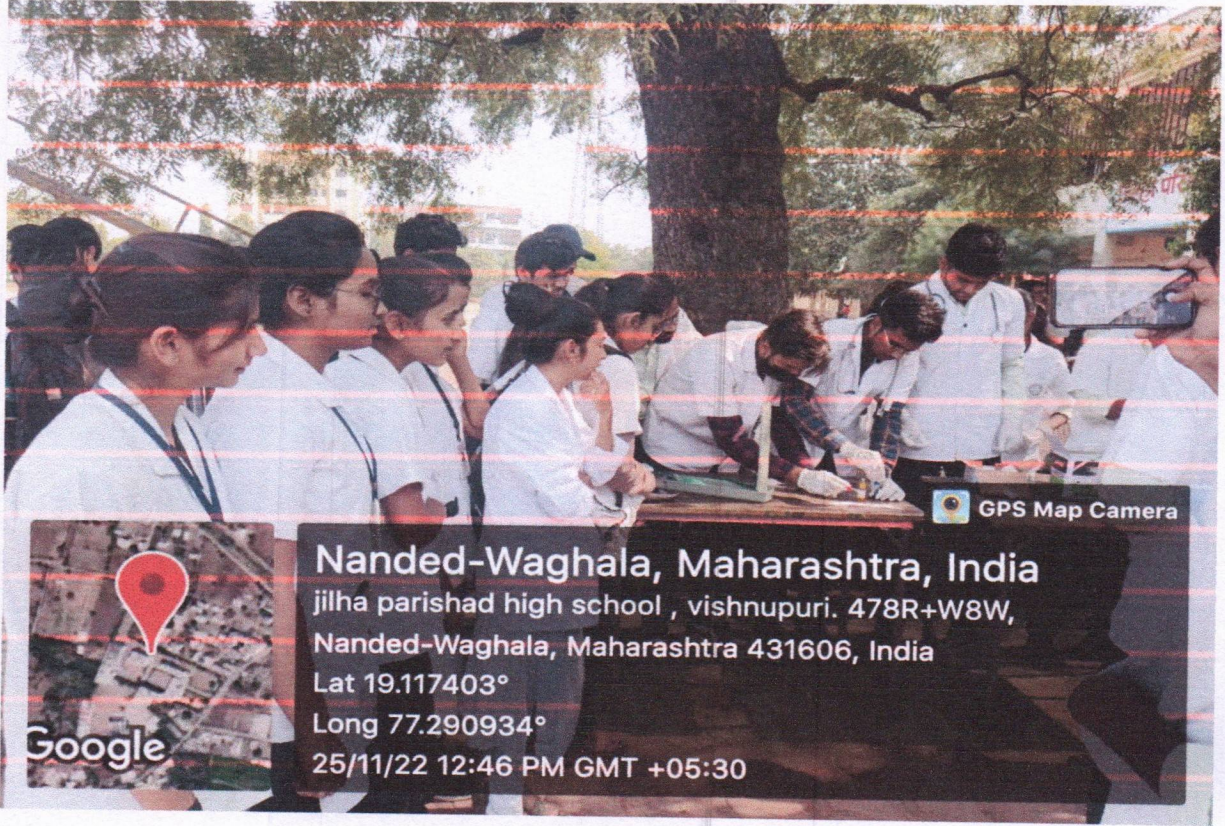

Sahayog Sevabhavi Sanstha's  
**MOTHER TERESA NURSING SCHOOL**  
Sahayog Educational Campus, Vishnupuri, Nanded-431606. (Maharashtra)

**MAHILA MELAWA**

*Shani*  
**PRINCIPAL**

SSS Mother Teresa Nursing School,  
Vishnupuri, Nanded-431606

## ROADSHOW FOR AIDS AWARENESS CAMPAIGN

*Shani*  
**PRINCIPAL**  
SSS Mother Teresa Nursing School,  
Vishnupuri, Nanded-431606

## STREET PLAY ON BREAST CANCER AWARENESS

*Sharda*  
PRINCIPAL

SSS Mother Teresa Nursing School,  
Vishnupuri, Nanded-431606

HEALTH AWARENESS, BODY CHECK UP CAMP

*Shani*  
PRINCIPAL  
SSS Mother Teresa Nursing School,  
Vishnupuri, Nanded-431606