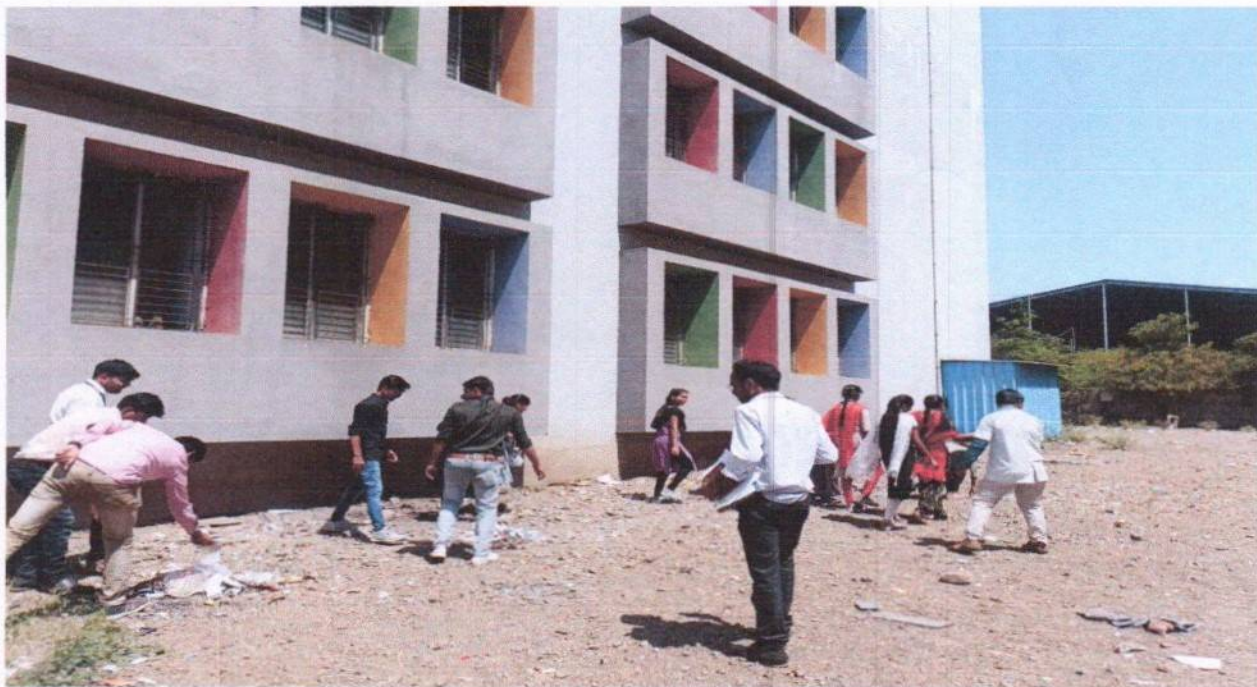

Sahayog Sevabhavi Sanstha's
MOTHER TERESA NURSING SCHOOL
Sahayog Educational Campus, Vishnupuri, Nanded-431606. (Maharashtra)

Etadi
PRINCIPAL
SSS Mother Teresa Nursing School,
Vishnupuri, Nanded-431606