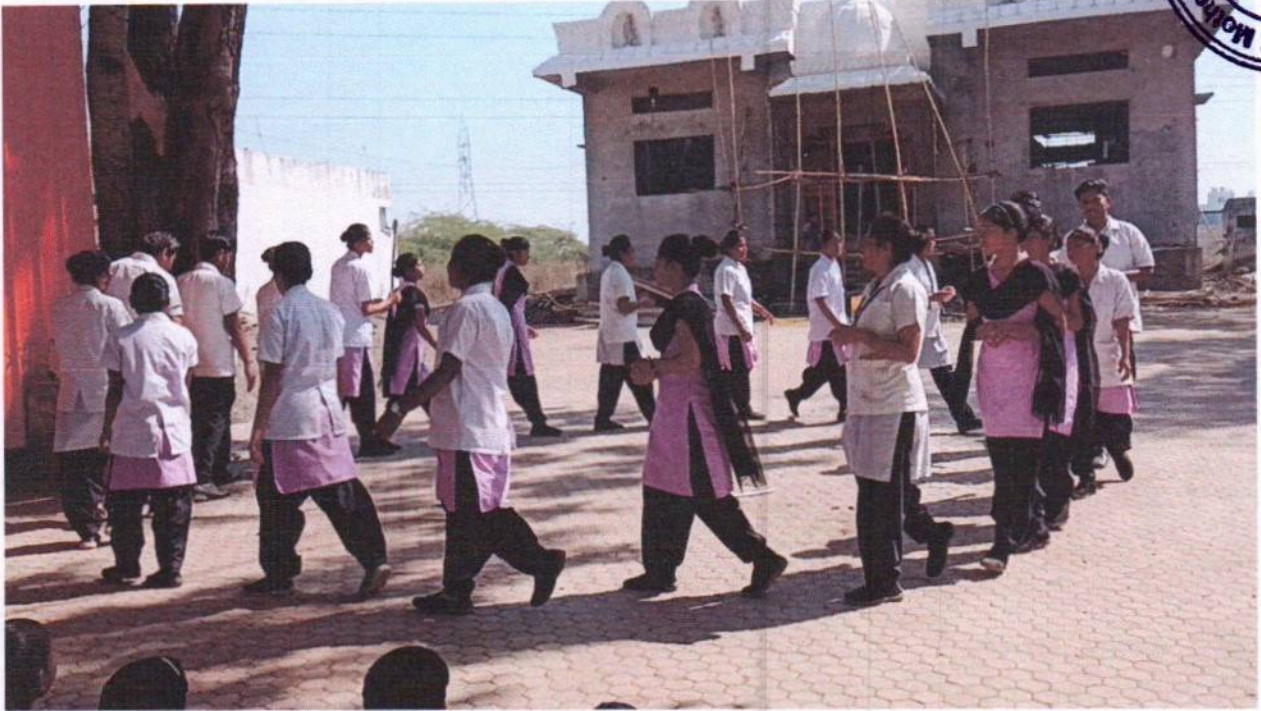

Sahayog Sevabhavi Sanstha's
MOTHER TERESA NURSING SCHOOL
Sahayog Educational Campus, Vishnupuri, Nanded-431606. (Maharashtra)

Stani
PRINCIPAL
SSS Mother Teresa Nursing School,
Vishnupuri, Nanded-431606