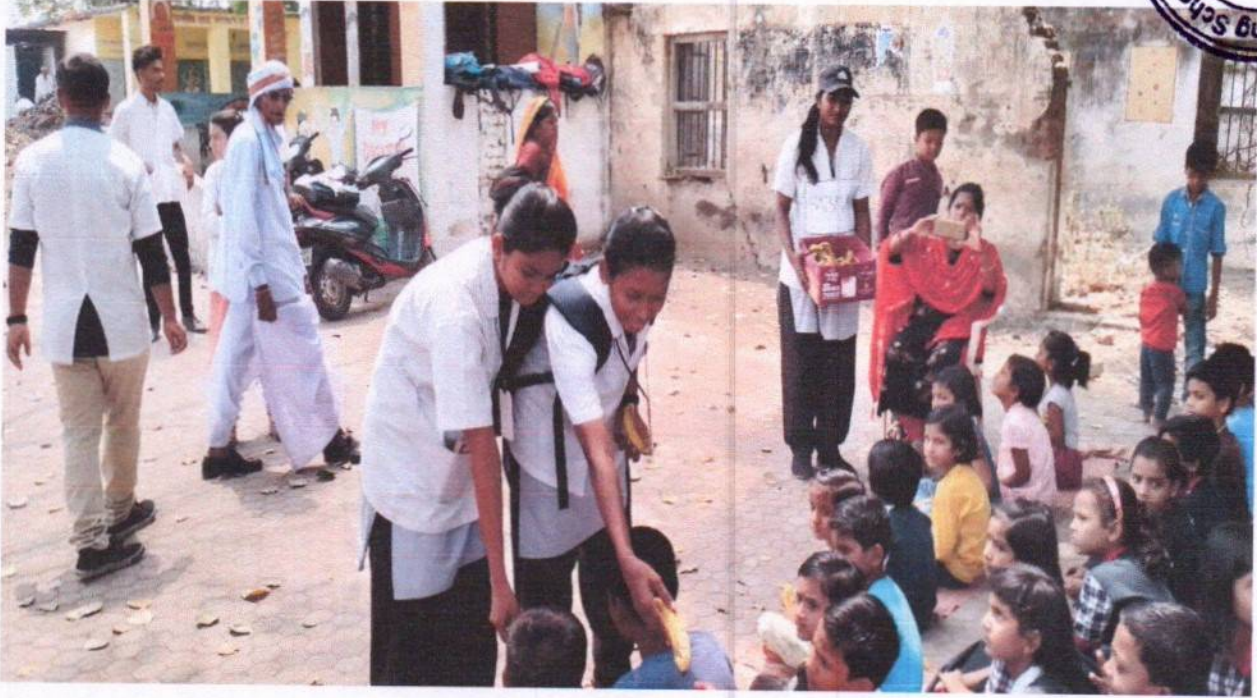

Sahayog Sevabhavi Sanstha's
MOTHER TERESA NURSING SCHOOL
Sahayog Educational Campus, Vishnupuri, Nanded-431606. (Maharashtra)

Shani

PRINCIPAL

**SSS Mother Teresa Nursing School,
Vishnupuri, Nanded-431606**