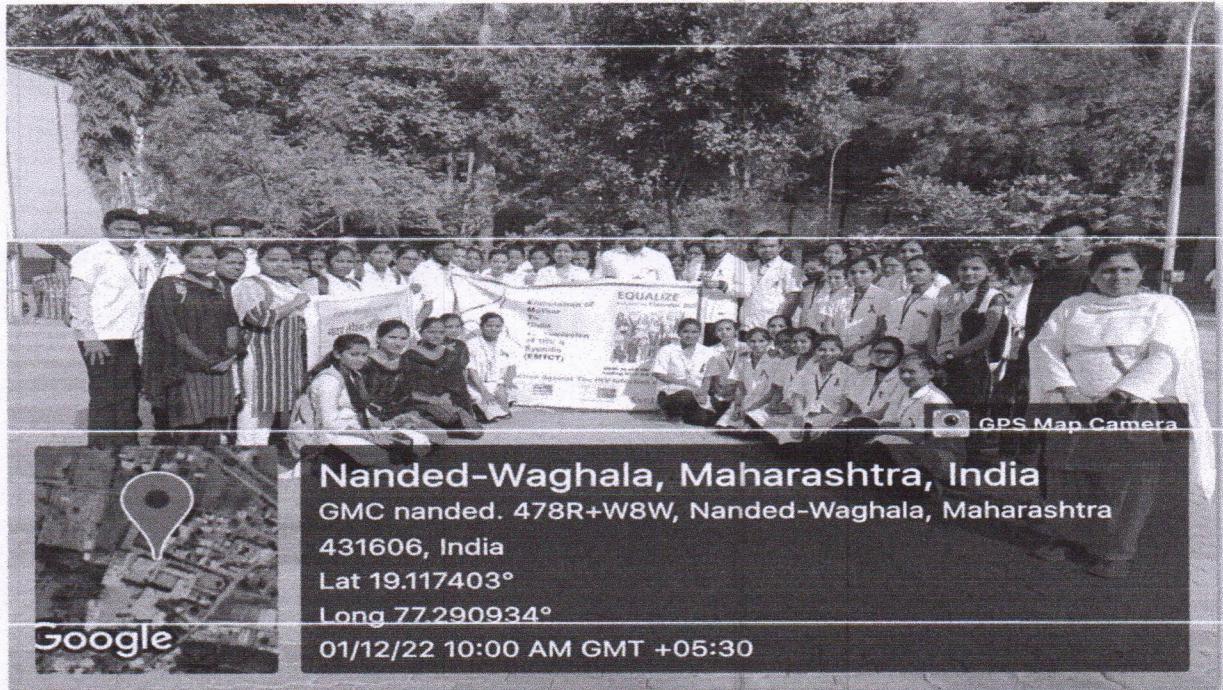

WORLD BREAST FEEDING WEEK

Shani
PRINCIPAL
SSS Mother Teresa Nursing School,
Vishnupuri, Nanded-431606

OPPO F21 Pro 5G
SAM

OPPO F21 Pro 5G
SAM

Stani
PRINCIPAL
SSS Mother Teresa Nursing School,
Vishnupuri, Nanded-431606

NUTRITION WEEK

Shiksha
PRINCIPAL

SSS Mother Teresa Nursing School,
Wishnupuri, Nanded-431606

Etani
PRINCIPAL
SSS Mother Teresa Nursing School,
Vishnupuri, Nanded-431606

WORLD AIDS DAY

Ekani
PRINCIPAL
SSS Mother Teresa Nursing School,
Vishnupuri, Nanded-431606