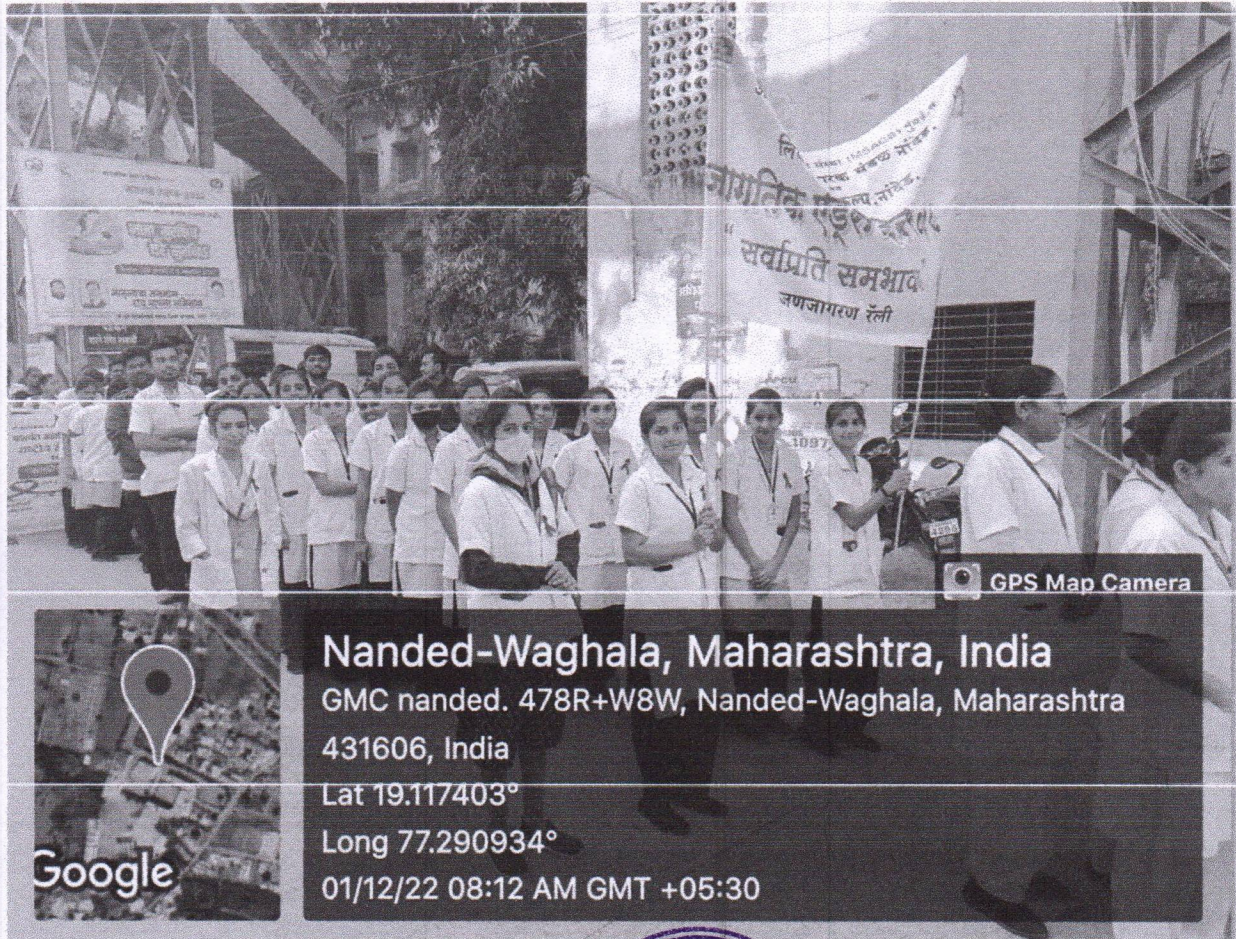

GPS Map Camera