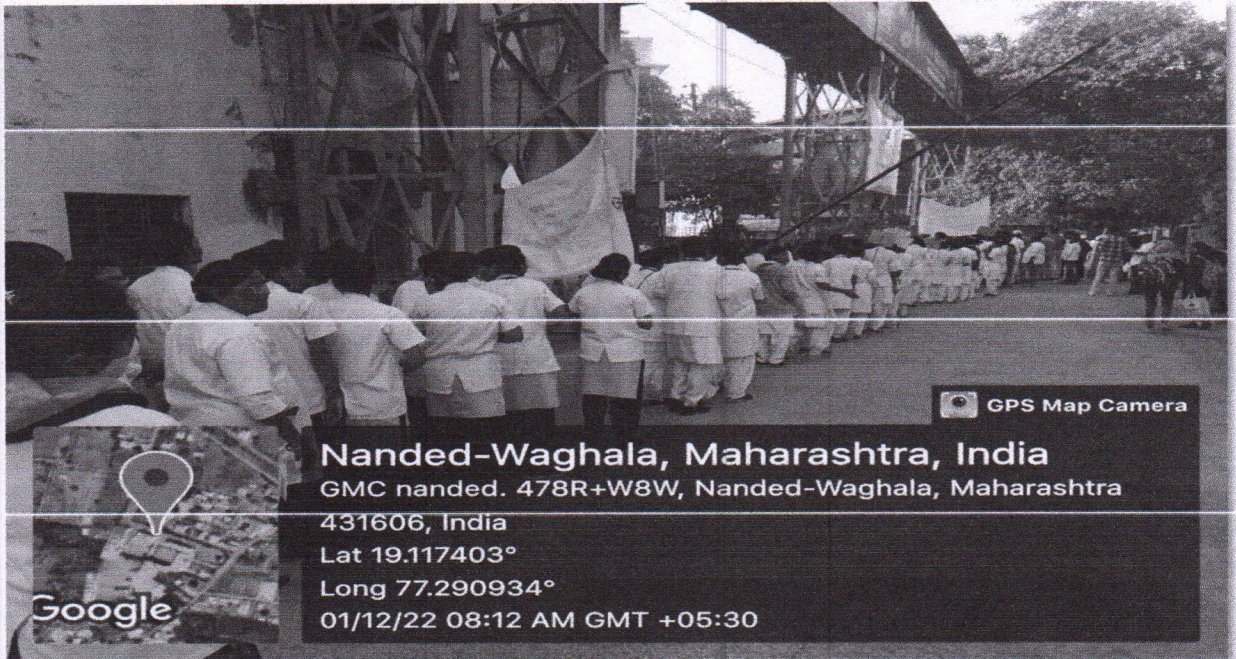

NUTRITION WEEK

Shiksha
PRINCIPAL

SSS Mother Teresa Nursing School,
Wishnupuri, Nanded-431606

Etani
PRINCIPAL
SSS Mother Teresa Nursing School,
Vishnupuri, Nanded-431606

WORLD AIDS DAY

Ekani
PRINCIPAL
SSS Mother Teresa Nursing School,
Vishnupuri, Nanded-431606